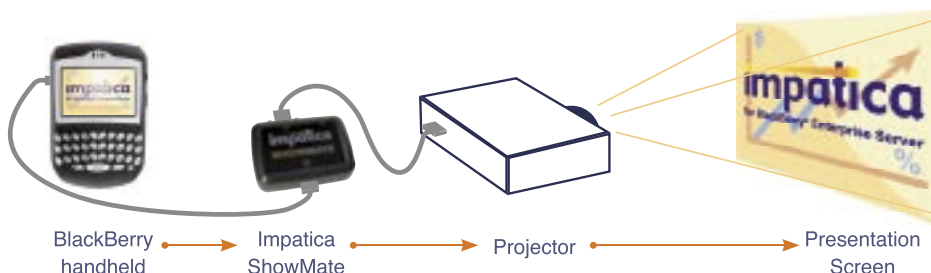

How it Works

Impatica ShowMate displays presentations loaded onto the BlackBerry with:

- Impatica for BlackBerry Enterprise Server, a server-based software solution for viewing PowerPoint e-mail attachments on BlackBerry *and*
- Impatica for PowerPoint BlackBerry Edition, a desktop-based software tool for converting PowerPoint presentations for viewing on BlackBerry.

Users simply connect the ShowMate to their BlackBerry and a projector, and are then ready to present. To get the show started, users open

a PowerPoint e-mail attachment, or select a presentation that they have already saved to the handheld. The PowerPoint slides are displayed on the projector screen. Text, graphics, charts, graphs and even advanced animations and transition effects are shown in full fidelity. The BlackBerry handheld becomes an easy-to-use remote, allowing the user to navigate through the presentation while viewing a slide list, text or notes.

With BlackBerry and ShowMate, slide show presentations deliver the same impact with the power and convenience of true mobility.

Product Features

Impatica ShowMate is a simple, compact device that makes presenting to your audience easy.

Easy to use:

- Features plug-and-present simplicity
- Displays all PowerPoint slide attributes including animation and transition effects
- Uses BlackBerry handheld as a remote control
- Shows multiple live display modes on BlackBerry handheld
- Operates without buttons or switches

Easy to carry:

- Compact and lightweight
- Uses BlackBerry power charger

Specifications

Dimensions: 3.5" x 2.5" x 1"

Video Out: SVGA (up to 800 x 600)

BlackBerry In: USB (one 10' USB cable included)

Power: BlackBerry power charger

Inclusions:

- 10' USB cable
- QuickStart Guide
- CD-ROM with documentation and Impatica for PowerPoint BlackBerry Edition software (for Windows 98/ME/NT/2000/XP)

System Requirements

Handheld:

- Java-based BlackBerry handheld
- BlackBerry software 3.8 or later
- Impatica Presentation Viewer (included)

Projector/Display:

- Standard VGA input

Software:

- Impatica for PowerPoint BlackBerry Edition (for Windows 98/ME/NT/2000/XP)
- *or*
- Impatica for PowerPoint BlackBerry Enterprise Server

Impatica Inc.

1725 St. Laurent Blvd., Suite 205

Ottawa, Ontario, Canada K1G 3V4

Tel: (613) 736-9982 • (800) 548-3475

Fax: (613) 736-9084

www.impatica.com

Java is a trademark of Sun Microsystems, Inc. PowerPoint, Microsoft, Windows, and the Windows logo are trademarks, or registered trademarks of Microsoft Corporation in the United States and/or other countries. The RIM and BlackBerry families of related marks, images and symbols are the exclusive properties of and trademarks or registered trademarks of Research In Motion Limited—used by permission. Printed in Canada. February 2006

Alliance Member

Communicate with Impact